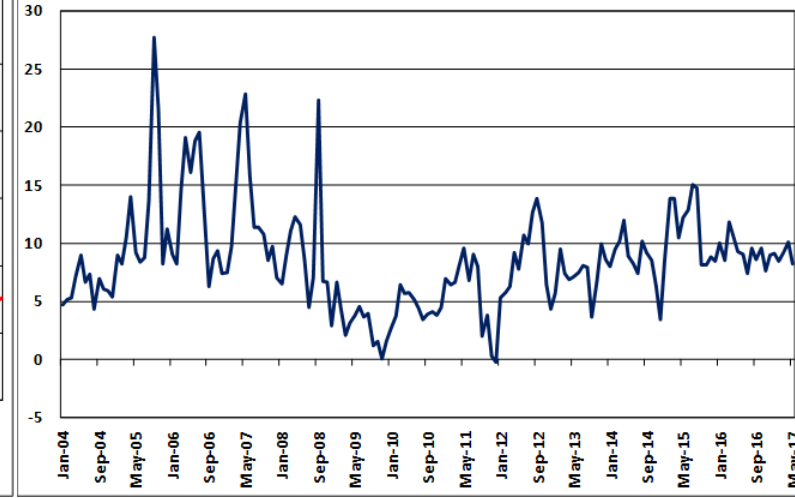

**Mont Belvieu Ethane vs Henry Hub Gas
(Cents per Gallon)**

**U.S. Gulf Coast Refining Margins
(Dollars per Barrel)**

**U.S. Gulf Coast Natural Gas Netback Pricing
(Dollars per MMBtu)**

**U.S. Gulf Coast Natural Gas Netback Pricing
(Dollars per MMBtu)**