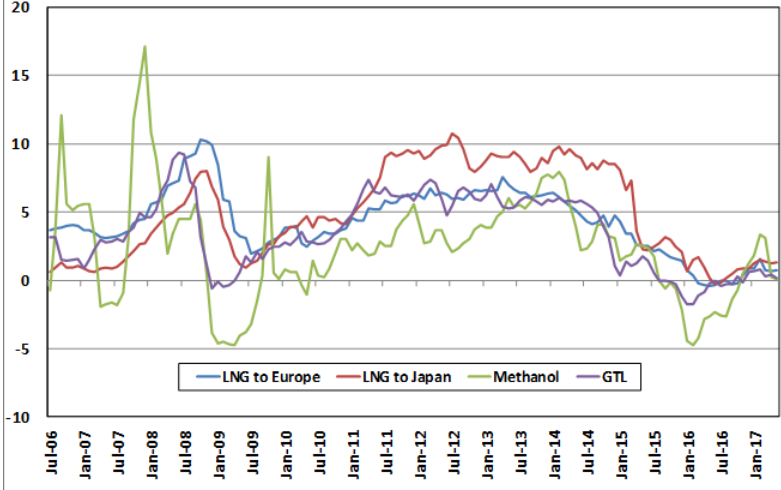

**Mont Belvieu Ethane vs Henry Hub Gas
(Cents per Gallon)**

**U.S. Gulf Coast Refining Margins
(Dollars per Barrel)**

**U.S. Gulf Coast Natural Gas Netback Pricing
(Dollars per MMBtu)**

**U.S. Gulf Coast Natural Gas Netback Pricing
(Dollars per MMBtu)**