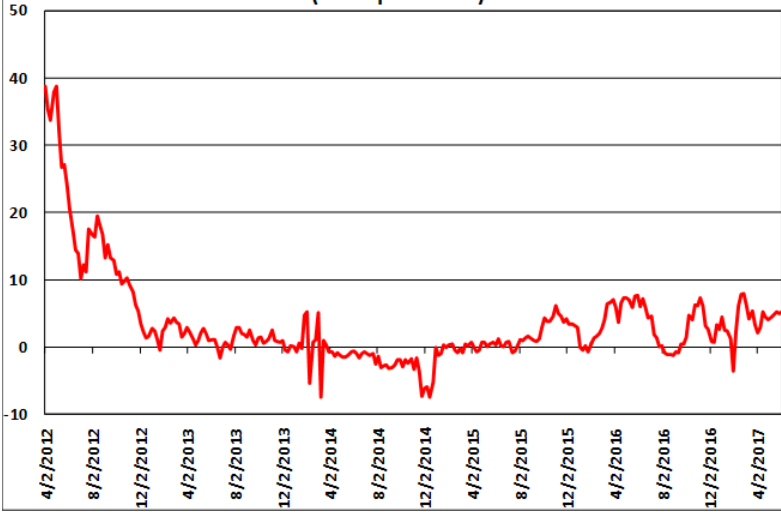

**Mont Belvieu Ethane vs Henry Hub Gas
(Cents per Gallon)**

**U.S. Gulf Coast Refining Margins
(Dollars per Barrel)**

**U.S. Gulf Coast Natural Gas Netback Pricing
(Dollars per MMBtu)**

**U.S. Gulf Coast Natural Gas Netback Pricing
(Dollars per MMBtu)**